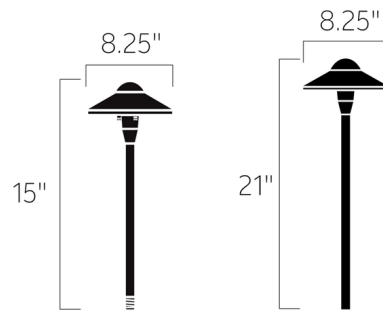

By Kichler

Description

The Dome Path Light is a durable, practical solution for landscape lighting, featuring thick-wall aluminum construction for withstanding harsh outdoor elements. Its simple, versatile aesthetic works well in many design settings and it casts a pool of light ideal for illuminating sidewalks, stone pathways and lawn areas. The light can also create a hint of intrigue by highlighting boulders, plant beds and other landscape features. Includes an 8 inch slotted in-ground stake and locknut, 24 inches of usable #18-2, SPT-1W leads, and cable connectors. Notes: A transformer is required, sold separately. This fixture is to be used only with a transformer rated a maximum of 300W (25 amps) 15V. The 15 inch fixture is only available in Textured Architectural Bronze.

Shown in textured architectural bronze

Specifications

COLOR	N/A
BODY FINISH	Textured Architectural Bronze
WATTAGE	16W
DIMMER	Not Dimmable
DIMENSIONS	8.25"W x 15"H
BULB INCLUDED	1 x T5/WEDGE/16W/12V Krypton Xenon
OTHER BULB OPTIONS	1 x T5/WEDGE/12V LED
COUNTRY OF ORIGIN	China