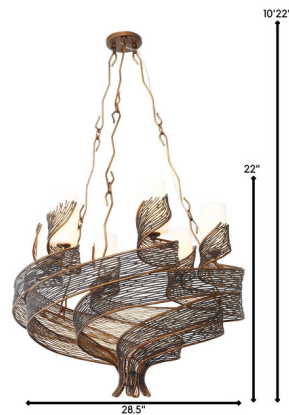

### Description

The Flow Chandelier features Opal glass with a Hammered Ore finish creating an intricate design that captivates the eye in any room. Comes with 10 feet of chain and cord.

### Specifications

COLOR	Opal
BODY FINISH	Hammered Ore
WATTAGE	180W
DIMMER	Standard 120V
DIMENSIONS	28.5"W x 22"H
BULB NOT INCLUDED	6 x B10/Candelabra (E12)/30W/120V LED
COUNTRY OF ORIGIN	Philippines

### Technical Information

PRODUCT DIMENSIONS	Adjustable Chain Length: 120"
--------------------	-------------------------------

Shown in hammered ore / opal

CLICK TO VIEW PRODUCT

Notes: