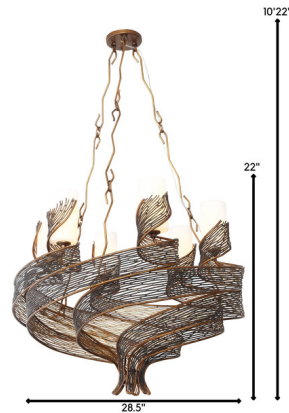

By Varaluz

Description

The Flow Chandelier features Opal glass with a Hammered Ore finish creating an intricate design that captivates the eye in any room. Comes with 10 feet of chain and cord.

Shown in hammered ore / opal

Specifications

COLOR	Opal
BODY FINISH	Hammered Ore
WATTAGE	180W
DIMMER	Standard 120V
DIMENSIONS	28.5"W x 22"H
BULB NOT INCLUDED	6 x B10/Candelabra (E12)/30W/120V LED
COUNTRY OF ORIGIN	Philippines

Technical Information

PRODUCT DIMENSIONS Adjustable Chain Length: 120"

CLICK TO VIEW PRODUCT

Notes: