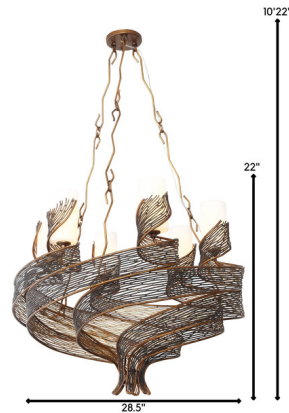

### Description

The Flow Chandelier features Opal glass with a Hammered Ore finish creating an intricate design that captivates the eye in any room. Comes with 10 feet of chain and cord.

Shown in hammered ore / opal

### Specifications

COLOR	Opal
BODY FINISH	Hammered Ore
WATTAGE	180W
DIMMER	Standard 120V
DIMENSIONS	28.5"W x 22"H
BULB NOT INCLUDED	6 x B10/Candelabra (E12)/30W/120V LED
COUNTRY OF ORIGIN	Philippines

### Technical Information

PRODUCT DIMENSIONS	Adjustable Chain Length: 120"
--------------------	-------------------------------

CLICK TO VIEW PRODUCT

Notes: