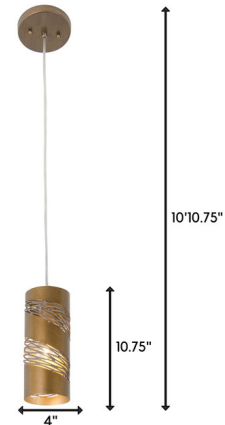

## Flow Mini Pendant By Varaluz

### Description

Rhythmic and organic in her movement, Flow Mini Pendant presents a design that captivates. Hand-forged, her intricate shapes intrigue the eye. Her two-tone finishes lend warmth and a touch of sheen. A plot to enthrall, Flow is a true leading lady. Available in Hammered Ore, Steel, or Matte Black / French Gold finishes, or Baguette finish with Natural Rattan accents.

### Specifications

COLOR	N/A
BODY FINISH	Steel
WATTAGE	14W
DIMMER	Standard 120V
DIMENSIONS	4"W x 10.75"H
BULB NOT INCLUDED	1 x A19/Medium (E26)/14W/120V LED
COUNTRY OF ORIGIN	Philippines

CLICK TO VIEW PRODUCT