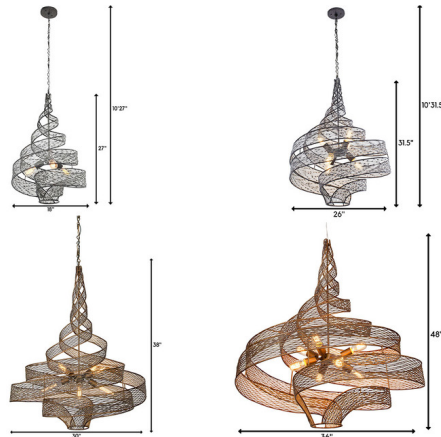

Description

Craft a signature vibe and ambiance with impeccable lighting, courtesy of the Flow Twist Pendant. This delightful overhead pendant light is built using hand-forged steel and boasts a rich exterior finish. This modern light is twisted in a rhythmic and organic way, making for a striking look in any space it inhabits. Use this energy-efficient indoor light fixture to add depth and warm light to your favorite spaces. Available in Hammered Ore, Steel, or Matte Black / French Gold finishes, or Baguette finish with Natural Rattan accents. Note: The Steel finish is only available in 18 inch size.

Specifications

COLOR	N/A
BODY FINISH	Steel
WATTAGE	84W
DIMMER	Standard 120V
DIMENSIONS	26"W x 31.5"H
BULB NOT INCLUDED	6 x A19/Medium (E26)/14W/120V LED
COUNTRY OF ORIGIN	Philippines

Shown in steel

CLICK TO VIEW PRODUCT