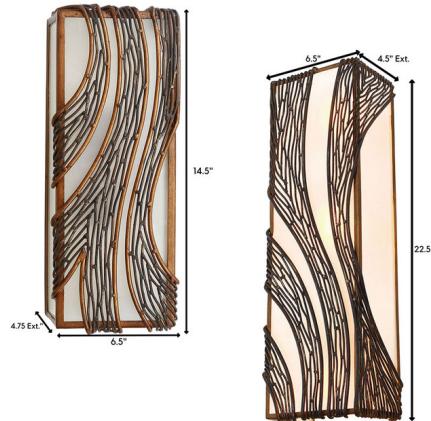

Description

Rhythmic and organic in her movement, the Flow Wall Light presents a design that captivates. Hand-forged, her intricate shapes intrigue the eye. Her two-tone finishes lend warmth and a touch of sheen. A plot to enthrall, Flow is a true leading lady. Note: Not all options are available.

Shown in steel / frosted

Specifications

COLOR	Frosted
BODY FINISH	Steel
WATTAGE	24W
DIMMER	Standard 120V
DIMENSIONS	6.5"W x 14.5"H x 4.75"D
BULB NOT INCLUDED	2 x A19/Medium (E26)/12W/120V LED
COUNTRY OF ORIGIN	Philippines