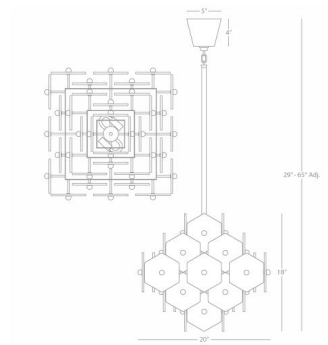

By Jonathan Adler

Description

Vienna Small Chandelier White Pulegoso glass with an Antique Brass finish.

Shown in antique brass / white pulegoso

Specifications

COLOR White Pulegoso
BODY FINISH Antique Brass
WATTAGE 20W
DIMMER Standard 120V
DIMENSIONS 65"L x 20"W x 18"H
BULB NOT INCLUDED 4 x B11/Candelabra (E12)/5W/120V LED
OTHER BULB OPTIONS 4 x B10/Candelabra (E12)/60W/120V Incandescent