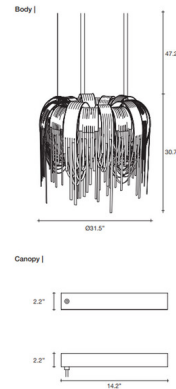

Shown in nickel

Specifications

COLOR N/A
BODY FINISH Nickel
WATTAGE 45W
DIMMER 0-10V
DIMENSIONS 31.5"W x 30.7"H
INTEGRATED LED MODULE 10 x LED/4.5W/120V LED
COUNTRY OF ORIGIN Italy

Technical Information

PRODUCT DIMENSIONS Max Overall Height: 78"
COLOR RENDERING 80 CRI
LAMP COLOR 3000K
LUMENS/WATT 1,177.78
LUMINOUS FLUX 5300 lumens