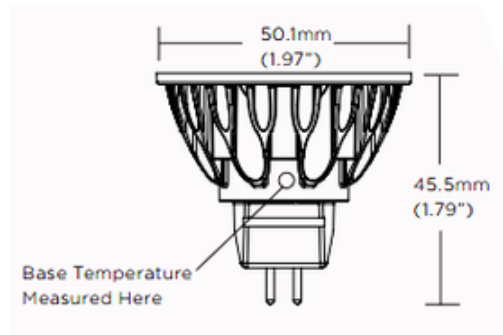

COMPANY

PROJECT

FIXTURE TYPE

APPROVED BY

DATE