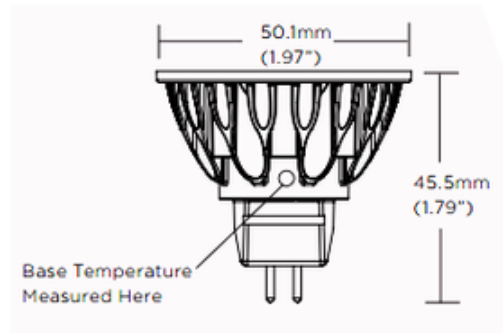

COMPANY	PROJECT	FIXTURE TYPE	APPROVED BY	DATE