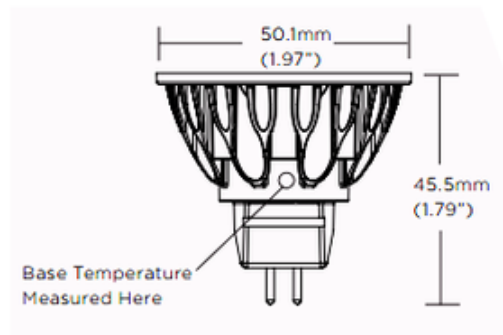

COMPANY	PROJECT	FIXTURE TYPE	APPROVED BY	DATE