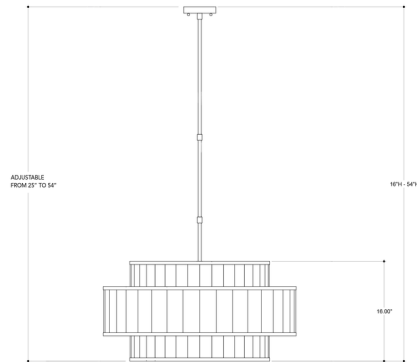

Specifications

COLOR	Raj Mirror
BODY FINISH	Pyrite Bronze
WATTAGE	25W
DIMMER	Standard 120V
DIMENSIONS	18"W x 13"H
BULB NOT INCLUDED	5 x B11/Candelabra (E12)/5W/120V LED
OTHER BULB OPTIONS	5 x B10/Candelabra (E12)/120V LED 5 x B10/Candelabra (E12)/60W/120V Incandescent
COUNTRY OF ORIGIN	Philippines