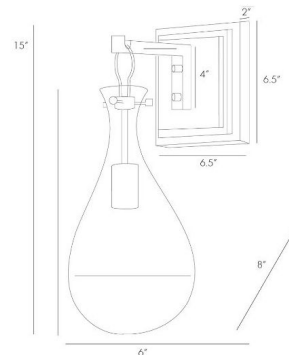

## Sabine Wall Light

By Arteriors Home

### Description

Sabine Wall Light features a Clear glass drop with an Antique Brass finish. One 25 watt, 10 volt B10 Candelabra base incandescent bulb is required, but not included. 6 inch width x 15 inch height x 8 inch depth. UL Listed. Damp Rated.

### Specifications

COLOR	Clear
BODY FINISH	Antique Brass
WATTAGE	25W
DIMMER	Standard 120V
DIMENSIONS	6"W x 15"H x 8"D
BULB NOT INCLUDED	1 x B10/Candelabra (E12)/25W/120V Incandescent
OTHER BULB OPTIONS	1 x B10/Candelabra (E12)/120V LED