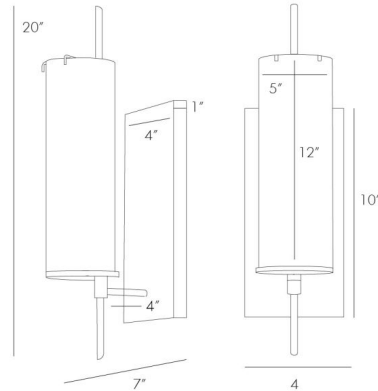

By Arteriors Home

Description

The Stefan Wall Sconce combines glass and metal to create a sophisticated and modern look. Consider pairs flanking a mirror in the hallway, as one of the many applications of this piece. Available with an Opal glass diffuser and Vintage Brass, Bronze, or Silver finish. Damp location rated. UL listed.

Shown in vintage brass / frosted

Specifications

COLOR	Frosted
BODY FINISH	Vintage Brass
WATTAGE	5W
DIMMER	Standard 120V
DIMENSIONS	5"W x 20"H x 7"D
BULB NOT INCLUDED	1 x B11/Candelabra (E12)/5W/120V LED
OTHER BULB OPTIONS	1 x B10/Candelabra (E12)/120V LED 1 x B10/Candelabra (E12)/60W/120V Incandescent