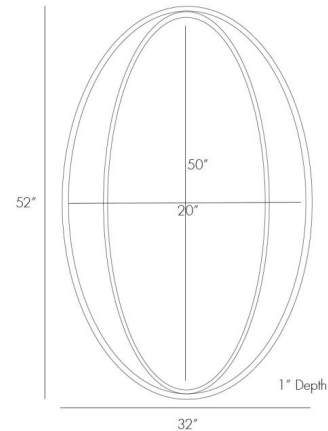

### Description

Nadine Mirror features a Champagne Leaf finish. Features a security cleat attachment and can be hung vertically or horizontally. ADA compliant. 32 inch width x 52 inch height x 1 inch depth.

### Specifications

COLOR	Mirror
BODY FINISH	Champagne Leaf
WATTAGE	N/A
DIMMER	N/A
DIMENSIONS	32"W x 52"H x 1"D
BULB	N/A

CLICK TO VIEW PRODUCT

Notes: