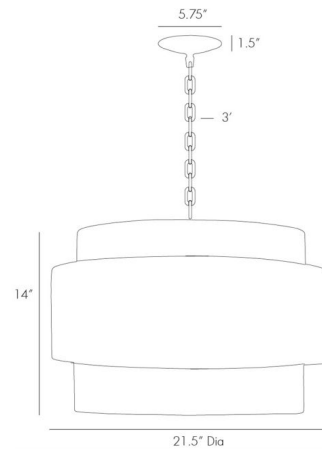

### Specifications

COLOR . . . . . N/A  
BODY FINISH . . . . . Antique Brass  
WATTAGE . . . . . 43W  
DIMMER . . . . . Standard 120V  
DIMENSIONS . . . . . 21.5"W x 14"H  
BULB NOT INCLUDED . . . . . 1 x A19/Medium (E26)/43W/120V Incandescent  
OTHER BULB OPTIONS . . . . . 1 x A19/Medium (E26)/120V LED

### Technical Information

PRODUCT DIMENSIONS . . . . . Adjustable Chain Length: 36"

Shown in antique brass

CLICK TO VIEW PRODUCT

Notes: