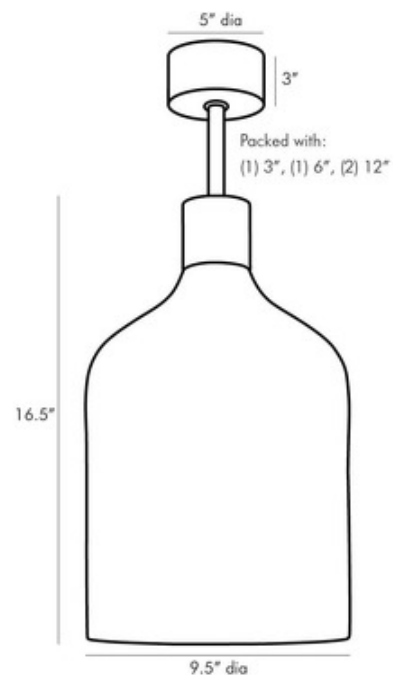

Shown in: Smoke Luster

SHADE COLOR	N/A
BODY FINISH	Smoke Luster
WATTAGE	8W
DIMMER	Incandescent
DIMENSIONS	9.5"W x 16.5"H
LAMP	1 x A19/Medium (E26)/8W/120V LED 1 x Edison A-Shape/Medium (E26)/120V LED 1 x A19/Medium (E26)/60W/120V Incandescent

ITEM NUMBER AHM242486

COMPANY	PROJECT	FIXTURE TYPE	APPROVED BY	DATE