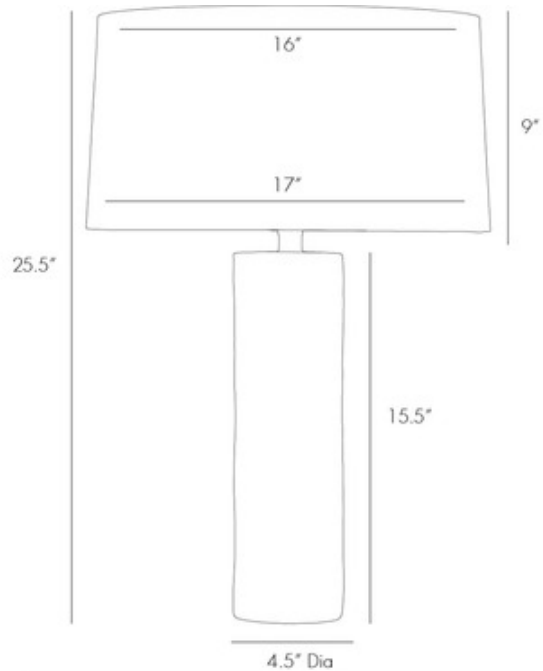

COMPANY

PROJECT

FIXTURE TYPE

APPROVED BY

DATE