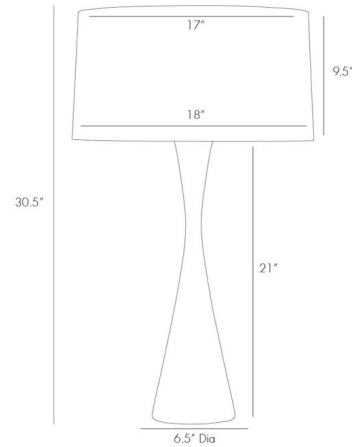

Description

Narsi Table Lamp brings a clean simple beauty to your interior space. The slender tapered hourglass shape body is in cast in aluminum, then antiqued to emphasize the pitted natural surface. Topped with a drum shaped microfiber shade. Three way switch is located on the lamp socket.

Shown in aluminum / off white

Specifications

COLOR	Off White
BODY FINISH	Aluminum
WATTAGE	150W
DIMMER	N/A
DIMENSIONS	18"W x 30.5"H
BULB NOT INCLUDED	1 x A19 3-Way/Medium (E26)/150W/120V Incandescent
OTHER BULB OPTIONS	1 x A19 3-Way/Medium (E26)/120V LED