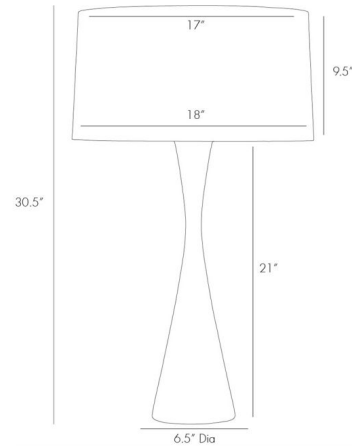

### Description

Narsi Table Lamp brings a clean simple beauty to your interior space. The slender tapered hourglass shape body is in cast in aluminum, then antiqued to emphasize the pitted natural surface. Topped with a drum shaped microfiber shade. Three way switch is located on the lamp socket.

### Specifications

COLOR	Off White
BODY FINISH	Aluminum
WATTAGE	150W
DIMMER	N/A
DIMENSIONS	18"W x 30.5"H
BULB NOT INCLUDED	1 x A19 3-Way/Medium (E26)/150W/120V Incandescent
OTHER BULB OPTIONS	1 x A19 3-Way/Medium (E26)/120V LED