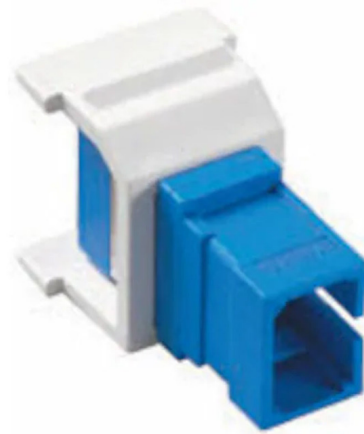

# Lightology

lightology.com  
866-954-4489  
07-07-26

Project: \_\_\_\_\_

Company: \_\_\_\_\_

Location: \_\_\_\_\_ Fixture Type: \_\_\_\_\_

SPEC #: **LUT242829**

Approved On: \_\_\_\_\_ Approved By: \_\_\_\_\_

## SC Simplex Fiber Jack

By Lutron

### Description

SC Simplex Fiber Jack is for use with a six port frame only. Connectors snap in easily; no tools are required. Note: 6-port frame sold separately.

Shown in gloss white

### Specifications

COLOR	N/A
BODY FINISH	Gloss White
WATTAGE	N/A
DIMMER	N/A
DIMENSIONS	N/A
BULB	N/A

CLICK TO VIEW PRODUCT

Notes: