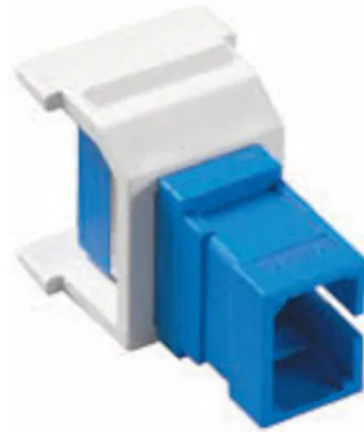

Lightology

lightology.com
866-954-4489
04-25-26

Project: _____

Company: _____

Location: _____ Fixture Type: _____

SPEC #: **LUT242829**

Approved On: _____ Approved By: _____

SC Simplex Fiber Jack

By Lutron

Description

SC Simplex Fiber Jack is for use with a six port frame only. Connectors snap in easily; no tools are required. Note: 6-port frame sold separately.

Shown in gloss white

Specifications

COLOR	N/A
BODY FINISH	Gloss White
WATTAGE	N/A
DIMMER	N/A
DIMENSIONS	N/A
BULB	N/A

CLICK TO VIEW PRODUCT

Notes: