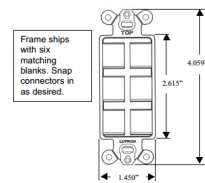

Description

The Claro Field Customizable Multi-Port Frame is shipped with six blanks for use with multiple connector types such as phone, cable, fiber, and BNC (connector types sold separately). Can be used in single and multi-gang applications. Connectors snap fit into the frame (no tools required). Fits faceplates with a designer opening. Note: Designer wall plate sold separately.

Shown in satin snow

Specifications

COLOR	N/A
BODY FINISH	Satin Snow
WATTAGE	N/A
DIMMER	N/A
DIMENSIONS	1.45"W x 4.06"H
BULB	N/A

CLICK TO VIEW PRODUCT

Notes: