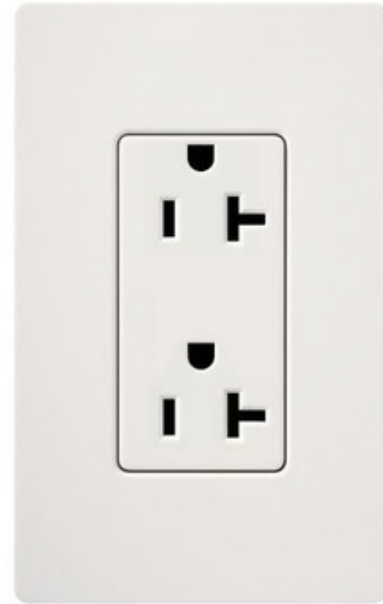

BRAND

Lutron

DESCRIPTION

Claro 20 Amp Tamper Resistant Receptacle comes in Satin Eggshell, Satin Biscuit, Satin Greenbriar, Satin Taupe, and Satin Snow. Compatible with loads up to 20 amps and 125 volts. Features a tamper resistant shutter mechanism. Fits faceplates with a designer opening, sold separately. 1.6 inch width x 4.2 inch height. UL listed.

Shown in: Satin Snow

SHADE COLOR	N/A
BODY FINISH	Satin Snow
WATTAGE	N/A
DIMMER	N/A
DIMENSIONS	1.6"W x 4.2"H
LAMP	N/A

ITEM NUMBER LUT243487

COMPANY	PROJECT	FIXTURE TYPE	APPROVED BY	DATE