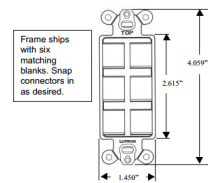

### Description

The Claro Field Customizable Multi-Port Frame is shipped with six blanks for use with multiple connector types such as phone, cable, fiber, and BNC (connector types sold separately). Can be used in single and multi-gang applications. Connectors snap fit into the frame (no tools required). Fits faceplates with a designer opening. Note: Designer wall plate sold separately.

### Specifications

COLOR	N/A
BODY FINISH	Gloss Grey
WATTAGE	N/A
DIMMER	N/A
DIMENSIONS	1.45"W x 4.06"H
BULB	N/A

CLICK TO VIEW PRODUCT

Notes: