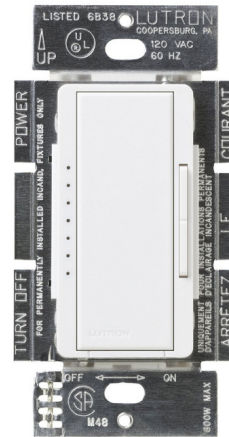

Lightology

lightology.com
866-954-4489
05-25-26

Project: _____

Company: _____

Location: _____ Fixture Type: _____

SPEC #: **LUT243967**

Approved On: _____ Approved By: _____

Maestro 1000/800W Magnetic Low Voltage Multi Location Dimmer

By Lutron

Description

The Maestro 1000 Watt Magnetic Low Voltage Multi Location Dimmer may be used in a multi-location system with up to nine Maestro companion dimmers, sold separately. Provides true dimming for magnetic low voltage lamping up to 800 watts. Watt rating is the maximum wattage based on assumed 20 percent transformer loss. Tap on to reach your favorite light level and tap again to turn off. Tap twice for full on. Touch the rocker to adjust the light level, or hold and release for a gradual fade-to-off. NOTE: designer style wall plates sold separately.

Shown in satin snow

Specifications

COLOR	N/A
BODY FINISH	Satin Snow
WATTAGE	800W
DIMMER	Low Voltage Magnetic
DIMENSIONS	1.6"W x 4.2"H
BULB	N/A

CLICK TO VIEW PRODUCT

Notes: