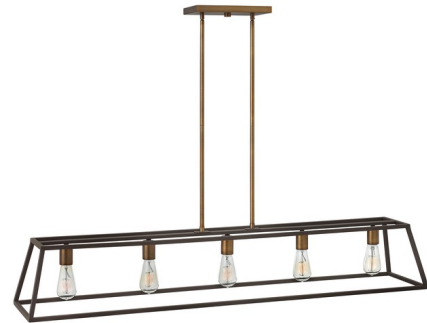

# Lightology

lightology.com  
866-954-4489  
04-10-26

Project: \_\_\_\_\_

Company: \_\_\_\_\_

Location: \_\_\_\_\_ Fixture Type: \_\_\_\_\_

SPEC #: **HIN244434**

Approved On: \_\_\_\_\_ Approved By: \_\_\_\_\_

## Fulton Linear Chandelier

By Hinkley Lighting

### Description

The Fulton Linear Chandelier features a Bronze or Aged Zinc finish. Two sizes available. 100 watt max 120 volt medium base bulbs are required, but not included. 5 light: 50 inch width x 9 inch height x 53 inch maximum length. 7 light: 65 inch width x 9.75 inch height x 53.75 inch maximum length. Two 6 inch and six 12 inch downrods are included. UL listed.

### Specifications

COLOR	N/A
BODY FINISH	Bronze
WATTAGE	500W
DIMMER	Standard 120V
DIMENSIONS	50"L x 10"W x 9"H
BULB NOT INCLUDED	5 x Edison/Medium (E26)/100W/120V Incandescent
COUNTRY OF ORIGIN	China

CLICK TO VIEW PRODUCT