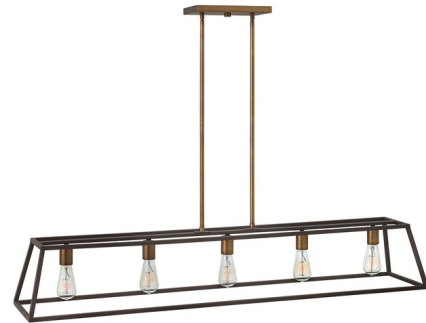

# Lightology

lightology.com  
866-954-4489  
05-30-26

Project: \_\_\_\_\_

Company: \_\_\_\_\_

Location: \_\_\_\_\_ Fixture Type: \_\_\_\_\_

SPEC #: **HIN244434**

Approved On: \_\_\_\_\_ Approved By: \_\_\_\_\_

## Fulton Linear Chandelier

By Hinkley Lighting

### Description

The Fulton Linear Chandelier features a Bronze or Aged Zinc finish. Two sizes available. 100 watt max 120 volt medium base bulbs are required, but not included. 5 light: 50 inch width x 9 inch height x 53 inch maximum length. 7 light: 65 inch width x 9.75 inch height x 53.75 inch maximum length. Two 6 inch and six 12 inch downrods are included. UL listed.

### Specifications

COLOR	N/A
BODY FINISH	Bronze
WATTAGE	500W
DIMMER	Standard 120V
DIMENSIONS	50"L x 10"W x 9"H
BULB NOT INCLUDED	5 x Edison/Medium (E26)/100W/120V Incandescent
COUNTRY OF ORIGIN	China

CLICK TO VIEW PRODUCT