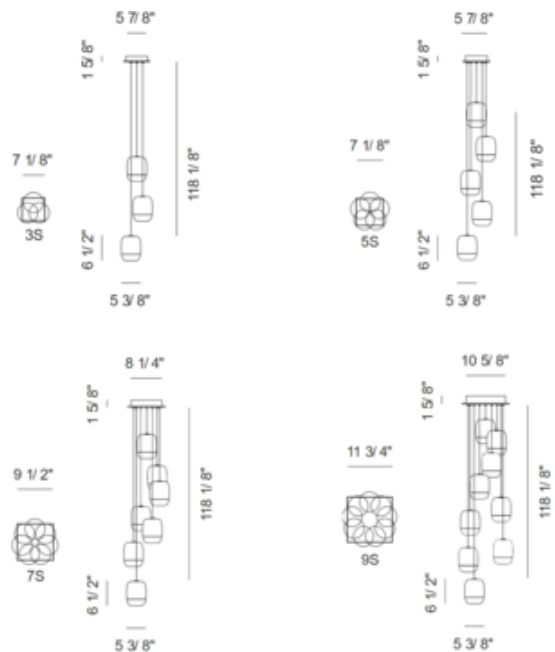

BRAND

Prandina USA

DESCRIPTION

The Gong Mini Multi Light Pendant features a cluster of cylindrical, blown glass shades suspended from a single square canopy to create a dazzling display of light. Each shade is externally engraved and then painted with the bottom portion of the shade left clear to direct light downward. The Copper, Silver, Black, and Glory Rose color options are a metalized mirror finish that appears opaque when the fixture is off and partially transparent when turned on. Available with T3/G4 bulb (bulbs not included) or integrated LED lighting options.

Shown in: Anodized Aluminum / White

SHADE COLOR	White
BODY FINISH	Anodized Aluminum
WATTAGE	60W
DIMMER	Standard 120V
DIMENSIONS	7.125"W x 118.125"H x 7.125"D
BULB NOT INCLUDED	
LAMP	3 x T3/G4 (bipin)/20W/120V Krypton Xenon

Technical Information

PRODUCT DIMENSIONS	Max Overall Height: 118.125"
---------------------------	------------------------------

SPEC #	PRN245015
---------------	-----------

COMPANY	PROJECT	FIXTURE TYPE	APPROVED BY	DATE