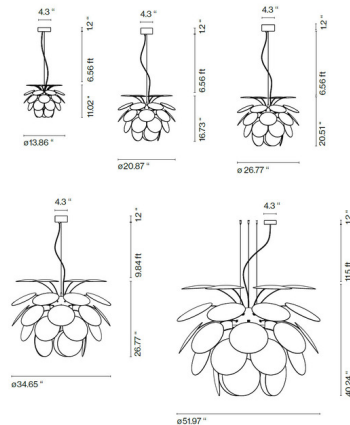

Description

The Discoco Pendant, designed by Christophe Mathieu, provides a dramatic play of light with soft shadows and is exuberant even when turned off. Discoco provides rich indirect illumination as well as direct downward illumination. Chromed metal structure with ABS discs.

Shown in chrome / white

Specifications

COLOR White
 BODY FINISH Chrome
 WATTAGE 33W
 DIMMER Standard 120V
 DIMENSIONS 34.65"W x 26.77"H
 BULB NOT INCLUDED 3 x A19/Medium (E26)/11W/120V LED
 OTHER BULB OPTIONS 3 x A19/Medium (E26)/120V LED
 COUNTRY OF ORIGIN Spain

Technical Information

PRODUCT DIMENSIONS Cable: 118"L

CLICK TO VIEW PRODUCT

Notes: