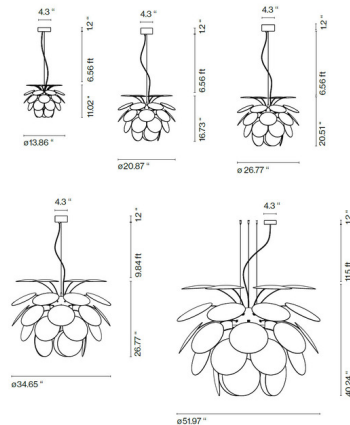

Description

The Discoco Pendant, designed by Christophe Mathieu, provides a dramatic play of light with soft shadows and is exuberant even when turned off. Discoco provides rich indirect illumination as well as direct downward illumination. Chromed metal structure with ABS discs.

Shown in chrome / white

Specifications

COLOR White
BODY FINISH Chrome
WATTAGE 66W
DIMMER Standard 120V
DIMENSIONS 52"W x 40.2"H
BULB NOT INCLUDED 6 x A19/Medium (E26)/11W/120V LED
OTHER BULB OPTIONS 6 x A19/Medium (E26)/120V LED
COUNTRY OF ORIGIN Spain

Technical Information

PRODUCT DIMENSIONS Cable: 138"L

CLICK TO VIEW PRODUCT

Notes: