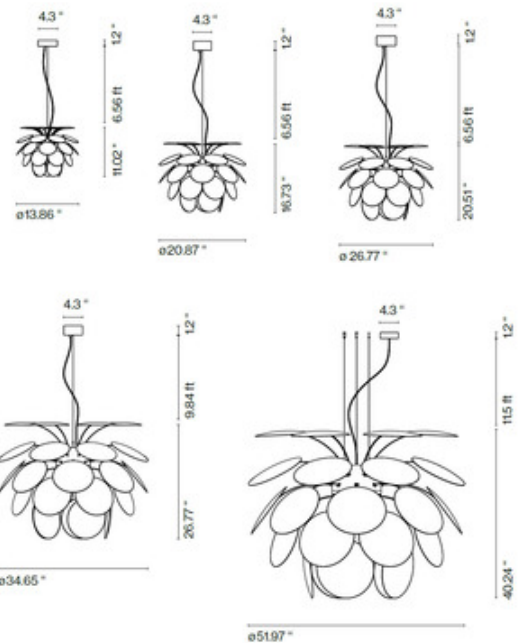

DESIGNER Christophe Mathieu
BRAND Marset

DESCRIPTION

The Discoco Pendant, designed by Christophe Mathieu, provides a dramatic play of light with soft shadows and is exuberant even when turned off. Discoco provides rich indirect illumination as well as direct downward illumination.

Shown in: Chrome / White

SHADE COLOR White
BODY FINISH Chrome
WATTAGE 66W
DIMMER Standard 120V
DIMENSIONS 52"W x 40.2"H
LAMP 6 x A19/Medium (E26)/11W/120V LED
 6 x A19/Medium (E26)/120V LED

Technical Information

PRODUCT DIMENSIONS Cable: 138"L

ITEM NUMBER MAR245084

COMPANY	PROJECT	FIXTURE TYPE	APPROVED BY	DATE