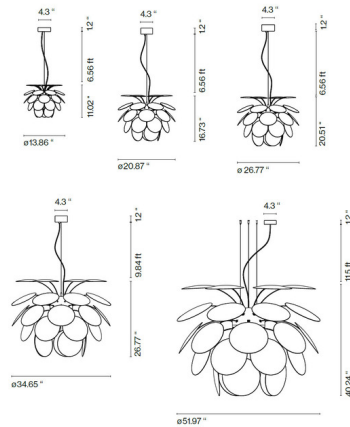

Description

The Discoco Pendant, designed by Christophe Mathieu, provides a dramatic play of light with soft shadows and is exuberant even when turned off. Discoco provides rich indirect illumination as well as direct downward illumination. Chromed metal structure with ABS discs.

Shown in chrome / white

Specifications

COLOR White
 BODY FINISH Chrome
 WATTAGE 66W
 DIMMER Standard 120V
 DIMENSIONS 52"W x 40.2"H
 BULB NOT INCLUDED 6 x A19/Medium (E26)/11W/120V LED
 OTHER BULB OPTIONS 6 x A19/Medium (E26)/120V LED
 COUNTRY OF ORIGIN Spain

Technical Information

PRODUCT DIMENSIONS Cable: 138"L

CLICK TO VIEW PRODUCT

Notes: