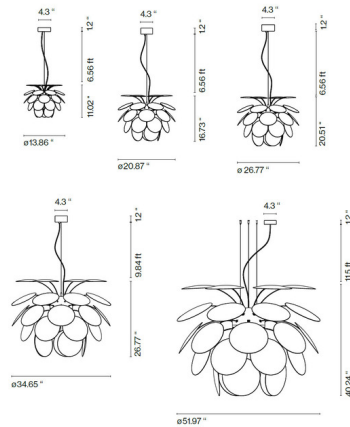

## Discoco Pendant By Marset

### Description

The Discoco Pendant, designed by Christophe Mathieu, provides a dramatic play of light with soft shadows and is exuberant even when turned off. Discoco provides rich indirect illumination as well as direct downward illumination. Chromed metal structure with ABS discs.

### Specifications

COLOR	Black Gold
BODY FINISH	Chrome
WATTAGE	11W
DIMMER	Standard 120V
DIMENSIONS	20.87"W x 16.73"H
BULB NOT INCLUDED	1 x A19/Medium (E26)/11W/120V LED
OTHER BULB OPTIONS	1 x A19/Medium (E26)/120V LED
COUNTRY OF ORIGIN	Spain

### Technical Information

PRODUCT DIMENSIONS	Cable: 78"L
--------------------	-------------

CLICK TO VIEW PRODUCT

Notes: