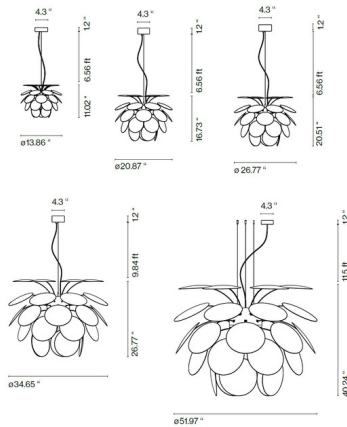

Description

The Discoco Pendant, designed by Christophe Mathieu, provides a dramatic play of light with soft shadows and is exuberant even when turned off. Discoco provides rich indirect illumination as well as direct downward illumination. Chromed metal structure with ABS discs.

Shown in chrome / black gold

Specifications

COLOR	Black Gold
BODY FINISH	Chrome
WATTAGE	11W
DIMMER	Standard 120V
DIMENSIONS	20.87"W x 16.73"H
BULB NOT INCLUDED	1 x A19/Medium (E26)/11W/120V LED
OTHER BULB OPTIONS	1 x A19/Medium (E26)/120V LED
COUNTRY OF ORIGIN	Spain

Technical Information

PRODUCT DIMENSIONS	Cable: 78"L
--------------------	-------------

CLICK TO VIEW PRODUCT

Notes: