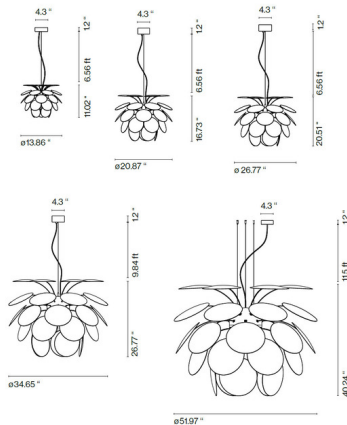

Specifications

COLOR Black Gold
 BODY FINISH Chrome
 WATTAGE 66W
 DIMMER Standard 120V
 DIMENSIONS 52"W x 40.2"H
 BULB NOT INCLUDED 6 x A19/Medium (E26)/11W/120V LED
 OTHER BULB OPTIONS 6 x A19/Medium (E26)/120V LED
 COUNTRY OF ORIGIN Spain

Technical Information

PRODUCT DIMENSIONS Cable: 138"L

Shown in chrome / black gold

CLICK TO VIEW PRODUCT

Notes: