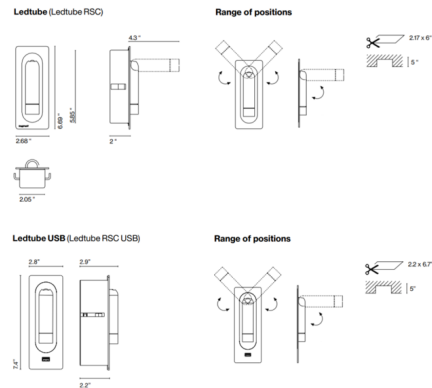

Description

Ledtube Recessed Wall Sconce features an injected aluminum structure and a frontal piece of transparent polycarbonate with finish in Aluminum, Matte White, Bronze, or Matte Black finish. Includes honeycomb grill to avoid glare. Ledtube can be installed vertically or horizontally making it perfect on any wall. Incorporated switch to turn lamp on when opened and off when folded away. Includes 700mA LED driver.

Specifications

COLOR	N/A
BODY FINISH	Aluminum
WATTAGE	3W
DIMMER	Not Dimmable
DIMENSIONS	2.68"W x 6.69"H x 1.92"D
INTEGRATED LED MODULE	1 x LED/3W/120V LED
COUNTRY OF ORIGIN	Spain

Technical Information

BEAM ANGLE	32°
LAMP COLOR	2700K
LUMENS/WATT	44.00
LUMINOUS FLUX	132 lumens

Shown in aluminum

CLICK TO VIEW PRODUCT

Notes: