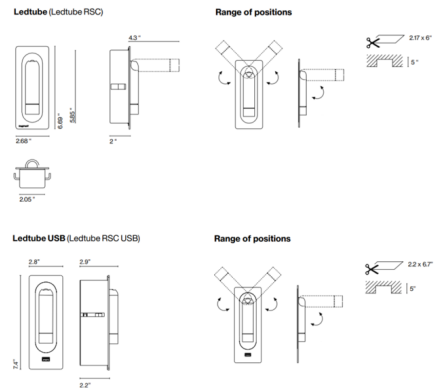

### Description

Ledtube Recessed Wall Sconce features an injected aluminum structure and a frontal piece of transparent polycarbonate with finish in Aluminum, Matte White, Bronze, or Matte Black finish. Includes honeycomb grill to avoid glare. Ledtube can be installed vertically or horizontally making it perfect on any wall. Incorporated switch to turn lamp on when opened and off when folded away. Includes 700mA LED driver.

### Specifications

COLOR	N/A
BODY FINISH	Aluminum
WATTAGE	3W
DIMMER	Not Dimmable
DIMENSIONS	2.68"W x 6.69"H x 1.92"D
INTEGRATED LED MODULE	1 x LED/3W/120V LED
COUNTRY OF ORIGIN	Spain

### Technical Information

BEAM ANGLE	32°
LAMP COLOR	2700K
LUMENS/WATT	44.00
LUMINOUS FLUX	132 lumens

Shown in aluminum

CLICK TO VIEW PRODUCT

Notes: