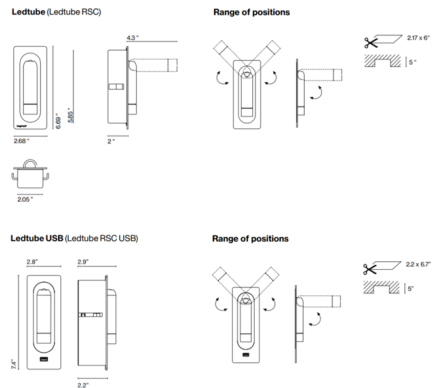

Shown in aluminum

Technical Information

BEAM ANGLE	32°
LAMP COLOR	2700K
LUMENS/WATT	44.00
LUMINOUS FLUX	132 lumens

CLICK TO VIEW PRODUCT

Notes: