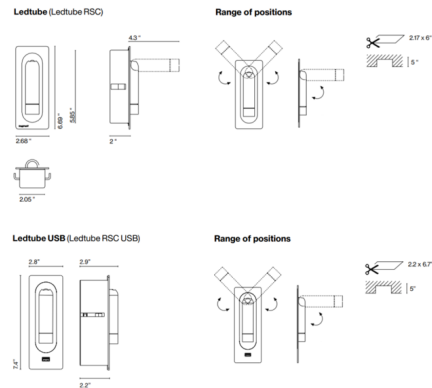

### Description

Ledtube Recessed Wall Sconce features an injected aluminum structure and a frontal piece of transparent polycarbonate with finish in Aluminum, Matte White, Bronze, or Matte Black finish. Includes honeycomb grill to avoid glare. Ledtube can be installed vertically or horizontally making it perfect on any wall. Incorporated switch to turn lamp on when opened and off when folded away. Includes 700mA LED driver.

### Specifications

COLOR	N/A
BODY FINISH	Matte Black
WATTAGE	3W
DIMMER	Not Dimmable
DIMENSIONS	2.68"W x 6.69"H x 1.92"D
INTEGRATED LED MODULE	1 x LED/3W/120V LED
COUNTRY OF ORIGIN	Spain

### Technical Information

BEAM ANGLE	32°
LAMP COLOR	2700K
LUMENS/WATT	44.00
LUMINOUS FLUX	132 lumens

Shown in matte black

CLICK TO VIEW PRODUCT

Notes: