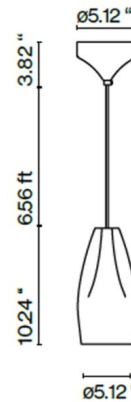

## Pleat Box Narrow Pendant By Marset

### Description

The Pleat Box Narrow Pendant is elegant and contemporary. It features a beautiful ceramic shade with two different options for the inner finish: a brilliant White Enamel to create sparkles that enhance the light or a 24-carat Gold-Plated version that emits extraordinarily warm lighting. Note: The pendant is supplied with a black braided fabric cable. A white cable is available for an additional cost; contact our sales team for additional information.

### Specifications

COLOR	White / Gold
BODY FINISH	N/A
WATTAGE	11W
DIMMER	Standard 120V
DIMENSIONS	5.12"W x 10.24"H
BULB NOT INCLUDED	1 x A19/Medium (E26)/11W/120V LED
COUNTRY OF ORIGIN	Spain

CLICK TO VIEW PRODUCT