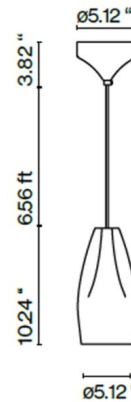

Lightology

lightology.com
866-954-4489
06-04-26

Project: _____
Company: _____
Location: _____ Fixture Type: _____
SPEC #: **MAR245186**
Approved On: _____ Approved By: _____

Pleat Box Narrow Pendant By Marset

Description

The Pleat Box Narrow Pendant is elegant and contemporary. It features a beautiful ceramic shade with two different options for the inner finish: a brilliant White Enamel to create sparkles that enhance the light or a 24-carat Gold-Plated version that emits extraordinarily warm lighting. Note: The pendant is supplied with a black braided fabric cable. A white cable is available for an additional cost; contact our sales team for additional information.

Shown in white / gold

Specifications

COLOR	White / Gold
BODY FINISH	N/A
WATTAGE	11W
DIMMER	Standard 120V
DIMENSIONS	5.12"W x 10.24"H
BULB NOT INCLUDED	1 x A19/Medium (E26)/11W/120V LED
COUNTRY OF ORIGIN	Spain

CLICK TO VIEW PRODUCT

Notes: