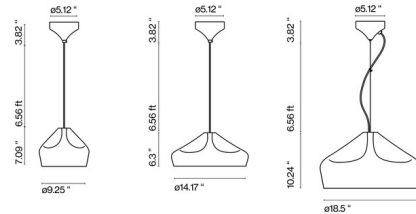

By Marset

Description

The Pleat Box Pendant, designed by Xavier Manosa and Mashallah, features a ceramic diffuser with inner gold or white suspended by a braided black fabric cable. This simple yet sophisticated fixture is perfect in any room of your home.

Shown in black / black / gold

Specifications

COLOR Black / Gold
BODY FINISH Black
WATTAGE 11W
DIMMER Standard 120V
DIMENSIONS 18.5"W x 10.24"H
BULB NOT INCLUDED 1 x A19/Medium (E26)/11W/120V LED
OTHER BULB OPTIONS 1 x A19/Medium (E26)/120V LED
COUNTRY OF ORIGIN Spain