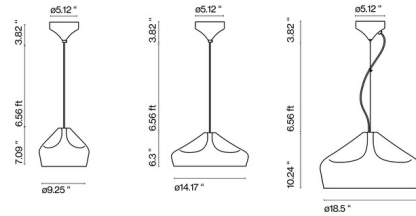

Description

The Pleat Box Pendant, designed by Xavier Manosa and Mashallah, features a ceramic diffuser with inner gold or white making this a simple yet sophisticated, perfect in any room of your home.

Shown in black / black / gold

Specifications

COLOR	Black / Gold
BODY FINISH	Black
WATTAGE	11W
DIMMER	Standard 120V
DIMENSIONS	18.5"W x 10.24"H
BULB NOT INCLUDED	1 x A19/Medium (E26)/11W/120V LED
OTHER BULB OPTIONS	1 x A19/Medium (E26)/120V LED
COUNTRY OF ORIGIN	Spain