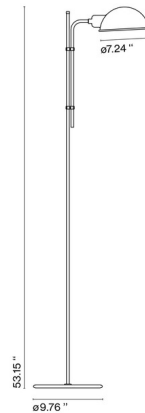

CLICK TO VIEW PRODUCT

Notes: