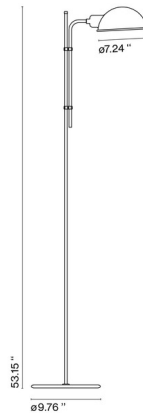

CLICK TO VIEW PRODUCT

Notes: