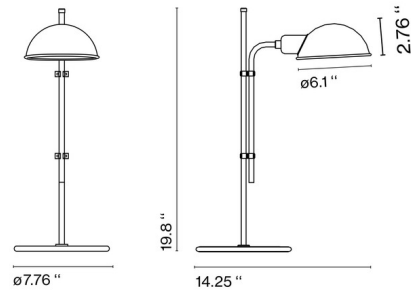

By Marset

Description

The Funiculi Table Lamp is simplistic and functional, perfect in any room of your home. The mechanism for raising and lowering the lamp uses a pair of clips which make the height of the shade adaptable to any user's needs. The shade itself can be rotated 360 degrees to point the beam of light wherever it is required. On/Off switch on cord.

Shown in black

Specifications

| | |
|-------------------|--|
| COLOR | N/A |
| BODY FINISH | Black |
| WATTAGE | 5W |
| DIMMER | N/A |
| DIMENSIONS | 14.25"W x 19.8"H x 7.76"D |
| BULB NOT INCLUDED | 1 x G16.5/Candelabra (E12)/5W/120V LED |
| COUNTRY OF ORIGIN | Spain |