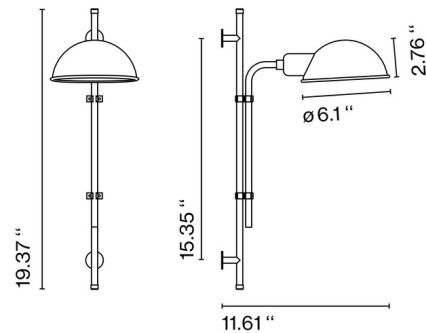

### Description

The Funiculi Plug-in Wall Light is simplistic and functional, perfect in any room of your home. The mechanism for raising and lowering the lamp uses a pair of clips which make the height of the shade adaptable to any user's needs. The shade itself can be rotated 360 degrees to point the beam of light wherever it is required. On/Off switch on cord.

### Specifications

COLOR	N/A
BODY FINISH	Off White
WATTAGE	5W
DIMMER	N/A
DIMENSIONS	6.1"W x 19.37"H x 11.61"D
BULB NOT INCLUDED	1 x G16.5/Candelabra (E12)/5W/120V LED
COUNTRY OF ORIGIN	Spain

Shown in off white