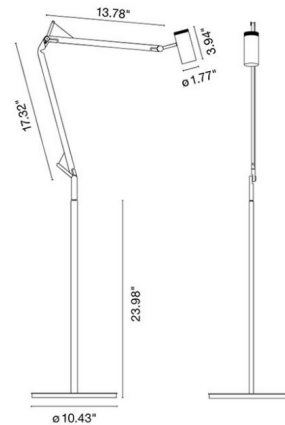

### Description

Polo Floor Lamp features injected aluminum in Black or White with a rotary switch on the upper part of the head. With its fluidity of movement, integrated LED technology, and arms with built-in swivel joints, Polo is a source of great precision and versatility. One 7 watt, 120 volt 3000K 520 lumens 80CRI LED module is included. UL listed. 10.43 inch width x 41.5 inch to 55.25 inch maximum height.

### Specifications

|                       |                     |
|-----------------------|---------------------|
| COLOR                 | N/A                 |
| BODY FINISH           | Black               |
| WATTAGE               | 7W                  |
| DIMMER                | Not Dimmable        |
| DIMENSIONS            | 10.43"W x 55.25"H   |
| INTEGRATED LED MODULE | 1 x LED/7W/120V LED |
| COUNTRY OF ORIGIN     | Spain               |