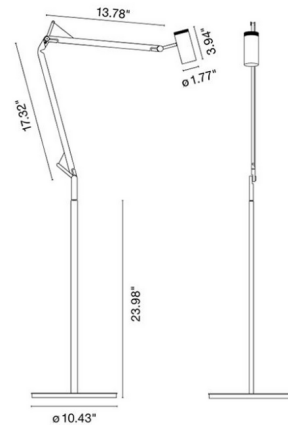

Polo Floor Lamp features injected aluminum in Black or White with a rotary switch on the upper part of the head. With its fluidity of movement, integrated LED technology, and arms with built-in swivel joints, Polo is a source of great precision and versatility. One 7 watt, 120 volt 3000K 520 lumens 80CRI LED module is included. UL listed. 10.43 inch width x 41.5 inch to 55.25 inch maximum height.

Shown in black

Specifications

| | |
|-----------------------|---------------------|
| COLOR | N/A |
| BODY FINISH | Black |
| WATTAGE | 7W |
| DIMMER | Not Dimmable |
| DIMENSIONS | 10.43"W x 55.25"H |
| INTEGRATED LED MODULE | 1 x LED/7W/120V LED |
| COUNTRY OF ORIGIN | Spain |