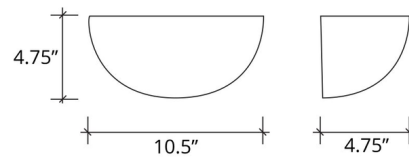

Shown in bisque

Specifications

COLOR	N/A
BODY FINISH	Bisque
WATTAGE	17W
DIMMER	Standard 120V
DIMENSIONS	10.5"W x 4.75"H x 4.75"D
BULB NOT INCLUDED	1 x A19/Medium (E26)/17W/120V LED
COUNTRY OF ORIGIN	United States