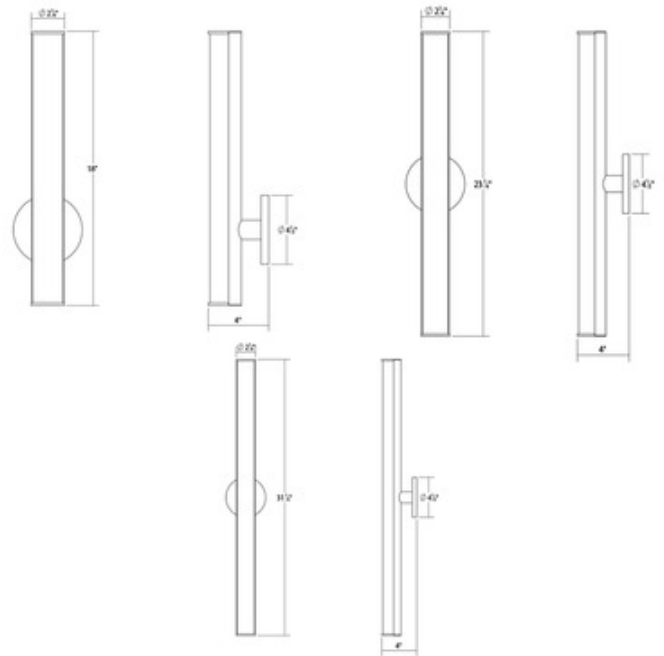

**BRAND**

Vistosi

**DESCRIPTION**

Smoking SP pendant features two blown glass pieces. A hand blown crystal diffuser with a semi-transparent glossy black blown glass body. Finish in satin nickel. Available in a pendant and floor lamp version. One 150 watt, 120 volt, A19 medium base incandescent lamp not included. General light distribution. Overall maximum height is 47 inches. 4 inch diameter x 27.5 inch height.

<b>SHADE COLOR</b>	Glossy Black / Crystal
<b>BODY FINISH</b>	Satin Nickel
<b>WATTAGE</b>	150W
<b>DIMMER</b>	Standard 120V
<b>DIMENSIONS</b>	4"W x 27.5"H
<b>BULB NOT INCLUDED</b>	
<b>LAMP</b>	1 x A19/Medium (E26)/150W/120V Incandescent 1 x A19/Medium (E26)/120V LED

**SPEC #** VIS2501

COMPANY	PROJECT	FIXTURE TYPE	APPROVED BY	DATE