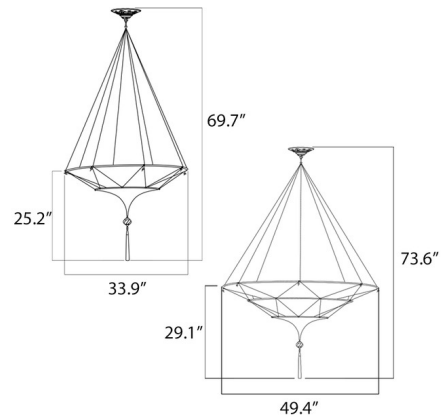

### Description

Inspired by the tales of One Thousand and One Nights, the Scheherazade Silk Multi-Tier Pendant weaves a story of timeless elegance and exotic allure in any space. Crafted in Italy, this exquisite pendant light features a luxurious pure silk shade, gracefully draped over a sturdy brass structure, and finished with a sophisticated dark brown canopy. Available in a captivating range of hand-painted patterns from an intricate brown geometric and delicate green herbarium to a rich brown floral or a serene ivory plain silk, the Scheherazade offers unparalleled versatility. Choose between a charming 2-tier design (accommodating one bulb) or a grander 3-tier option (featuring three bulbs) to perfectly suit your lighting needs and aesthetic vision. Elevate your dining room, grand foyer, or master suite with this statement piece that seamlessly blends contemporary design with global charm and traditional sophistication. Note: The overall height is not adjustable and must be specified at the time of order to ensure a perfect fit for your space. 2-Tier Minimum/Maximum Height: 46 in. / 71.63 in. 3-Tier Minimum/Maximum Height: 53.5 in. / 74.88 in.

### Specifications

COLOR . . . . . Ivory Plain  
BODY FINISH . . . . . Brass  
WATTAGE . . . . . 300W  
DIMMER . . . . . Standard 120V  
DIMENSIONS . . . . . 49.4"W x 29.1"H  
BULB NOT INCLUDED . . . . . 3 x A19/Medium (E26)/100W/120V Incandescent  
OTHER BULB OPTIONS . . . . . 3 x A19/Medium (E26)/120V LED

### Technical Information

PRODUCT DIMENSIONS . . . . . Maximum Overall Height: 73.6"

Shown in brass / ivory plain

CLICK TO VIEW PRODUCT

Notes: