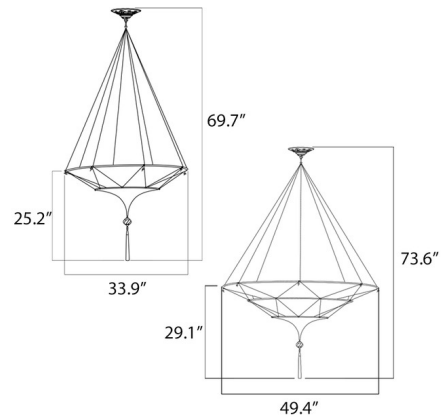

### Description

Inspired by the tales of One Thousand and One Nights, the Scheherazade Silk Multi-Tier Pendant weaves a story of timeless elegance and exotic allure in any space. Crafted in Italy, this exquisite pendant light features a luxurious pure silk shade, gracefully draped over a sturdy brass structure, and finished with a sophisticated dark brown canopy. Available in a captivating range of hand-painted patterns from an intricate brown geometric and delicate green herbarium to a rich brown floral or a serene ivory plain silk, the Scheherazade offers unparalleled versatility. Choose between a charming 2-tier design (accommodating one bulb) or a grander 3-tier option (featuring three bulbs) to perfectly suit your lighting needs and aesthetic vision. Elevate your dining room, grand foyer, or master suite with this statement piece that seamlessly blends contemporary design with global charm and traditional sophistication. Note: The overall height is not adjustable and must be specified at the time of order to ensure a perfect fit for your space. 2-Tier Minimum/Maximum Height: 46 in. / 71.63 in. 3-Tier Minimum/Maximum Height: 53.5 in. / 74.88 in.

### Specifications

COLOR . . . . . Brown Geometric  
BODY FINISH . . . . . Brass  
WATTAGE . . . . . 100W  
DIMMER . . . . . Standard 120V  
DIMENSIONS . . . . . 33.9"W x 25.2"H  
BULB NOT INCLUDED . . . . . 1 x A19/Medium (E26)/100W/120V Incandescent  
OTHER BULB OPTIONS . . . . . 1 x A19/Medium (E26)/120V LED

### Technical Information

PRODUCT DIMENSIONS . . . . . Maximum Overall Height: 69.7"

Shown in brass / brown geometric

CLICK TO VIEW PRODUCT

Notes: