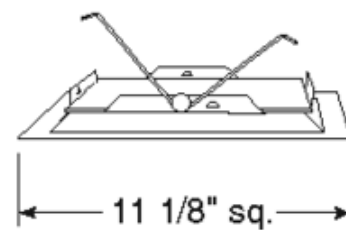

BRAND

Juno Lighting

DESCRIPTION

70 Series 10 Inch Square Crystal Diffuser Trim features a crystal diffuser with a White trim finish. One 120 volt, A19 or A21 medium base incandescent/halogen or LED equivalent is required, but not included. Lamp type and wattage dependent on housing/trim combination (see attached Juno manufacturer specification). A complete fixture includes a housing and trim, sold separately.

TRIM COLOR	Crystal
BODY FINISH	White
WATTAGE	72W
DIMMER	Dimmable
DIMENSIONS	11.1"W x 11.1"D

BULB NOT INCLUDED

LAMP	1 x A19/Medium (E26)/72W/120V Incandescent
	1 x A19/Medium (E26)/120V Incandescent
	1 x A19/Medium (E26)/120V LED
	1 x A21/Medium (E26)/120V Incandescent
	1 x A21/Medium (E26)/120V LED

Technical Information

FUNCTION	Decorative
CEILING TYPE	Drywall with Trim
APERTURE SHAPE	Square
APERTURE SIZE	10.000"

SPEC #	JUN25788
---------------	----------

COMPANY	PROJECT	FIXTURE TYPE	APPROVED BY	DATE