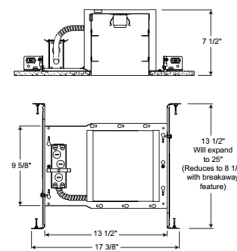

Description

IC2 W 6 Inch IC New Construction Housing allows higher wattage and better lamp image cut-off. Features an energy efficient sealed inner housing, double wall housing construction, and push-in electrical connectors for fast installation. IC designation allows for housing to be completely covered with insulation. Housing is vertically adjustable to accommodate up to a 1 inch ceiling. The energy efficient housing features an Air-Loc installation (gasket sold separately) to stop infiltration and exfiltration of air, reducing heating and air-cooling costs. Trims shown with Air-Loc symbol do not require a gasket. Lamp type and wattage dependent on housing/trim combination (see attached manufacturer specification). UL listed for through-branch wiring and damp locations. 17.4 inch length x 9.6 inch width x 7.5 inch height. A complete fixture requires a housing and trim, sold separately.

Specifications

REFLECTOR/BAFFLE COLOR	N/A
BODY FINISH	Aluminum
WATTAGE	65W
DIMMER	Dimmable
DIMENSIONS	17.4"L x 9.6"W x 7.5"H
BULB NOT INCLUDED	1 x BR30/Medium (E26)/65W/120V Incandescent
OTHER BULB OPTIONS	1 x A19/Medium (E26)/120V LED
	1 x PAR20/Medium (E26)/120V Halogen
	1 x PAR20/Medium (E26)/120V LED
	11 x R20/Medium (E26)/120V Incandescent
	1 x R20/Medium (E26)/120V LED
	1 x A21/Medium (E26)/120V Incandescent
	1 x A21/Medium (E26)/120V LED
	1 x BR30/Medium (E26)/120V Halogen
	1 x BR30/Medium (E26)/120V Incandescent
	1 x BR30/Medium (E26)/120V LED
	1 x BR40/Medium (E26)/120V Incandescent
	1 x BR40/Medium (E26)/120V LED
	1 x PAR16/Medium (E26)/120V Halogen
	1 x PAR16/Medium (E26)/120V LED
	1 x PAR30L/Medium (E26)/120V Halogen
	1 x PAR30L/Medium (E26)/120V LED

Technical Information

PRODUCT DIMENSIONS	Cutout: 6.88 inch
HOUSING HEIGHT	8"
HOUSING TYPE	New construction IC
CEILING TYPE	Drywall with Trim

Shown in aluminum

6 7/8" CEILING CUTOUT

CLICK TO VIEW PRODUCT

Notes: