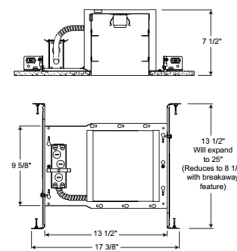

Description

IC2 6 Inch IC New Construction Housing allows higher wattage and better lamp image cut-off. Features an energy efficient sealed inner housing, double wall housing construction. IC designation allows for housing to be completely covered with insulation. Housing is vertically adjustable to accommodate up to a 1 inch ceiling. The energy efficient housing features an Air-Loc installation (gasket sold separately) to stop infiltration and exfiltration of air, reducing heating and air-cooling costs. Trims shown with Air-Loc symbol do not require a gasket. Lamp type and wattage dependent on housing/trim combination (see attached manufacturer specification). UL listed for through-branch wiring and damp locations. 17.4 inch length x 9.6 inch width x 7.5 inch height. A complete fixture requires a housing and trim, sold separately.

Specifications

| | |
|------------------------|--|
| REFLECTOR/BAFFLE COLOR | N/A |
| BODY FINISH | Aluminum |
| WATTAGE | 65W |
| DIMMER | Dimmable |
| DIMENSIONS | 17.4"L x 9.6"W x 7.5"H |
| BULB NOT INCLUDED | 1 x BR30/Medium (E26)/65W/120V Incandescent |
| OTHER BULB OPTIONS | 1 x A19/Medium (E26)/120V LED 1 x PAR20/Medium (E26)/120V Halogen 1 x PAR20/Medium (E26)/120V LED 11 x R20/Medium (E26)/120V Incandescent 1 x R20/Medium (E26)/120V LED 1 x A21/Medium (E26)/120V Incandescent 1 x A21/Medium (E26)/120V LED 1 x BR30/Medium (E26)/120V Halogen 1 x BR30/Medium (E26)/120V Incandescent 1 x BR30/Medium (E26)/120V LED 1 x BR40/Medium (E26)/120V Incandescent 1 x BR40/Medium (E26)/120V LED 1 x PAR16/Medium (E26)/120V Halogen 1 x PAR16/Medium (E26)/120V LED 1 x PAR30L/Medium (E26)/120V Halogen 1 x PAR30L/Medium (E26)/120V LED |

Technical Information

| | |
|--------------------|---------------------|
| PRODUCT DIMENSIONS | Cutout: 6.88 inch |
| HOUSING HEIGHT | 8" |
| HOUSING TYPE | New construction IC |
| CEILING TYPE | Drywall with Trim |