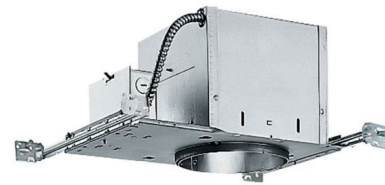

Description

IC2 W 6 Inch IC New Construction Housing allows higher wattage and better lamp image cut-off. Features an energy efficient sealed inner housing, double wall housing construction, and push-in electrical connectors for fast installation. IC designation allows for housing to be completely covered with insulation. Housing is vertically adjustable to accommodate up to a 1 inch ceiling. The energy efficient housing features an Air-Loc installation (gasket sold separately) to stop infiltration and exfiltration of air, reducing heating and air-cooling costs. Trims shown with Air-Loc symbol do not require a gasket. Lamp type and wattage dependent on housing/trim combination (see attached manufacturer specification). UL listed for through-branch wiring and damp locations. 17.4 inch length x 9.6 inch width x 7.5 inch height. A complete fixture requires a housing and trim, sold separately.

Specifications

REFLECTOR/BAFFLE COLOR	N/A
BODY FINISH	Aluminum
WATTAGE	65W
DIMMER	Dimmable
DIMENSIONS	17.4"L x 9.6"W x 7.5"H
BULB NOT INCLUDED	1 x BR30/Medium (E26)/65W/120V Incandescent
OTHER BULB OPTIONS	1 x A19/Medium (E26)/120V LED
	1 x PAR20/Medium (E26)/120V Halogen
	1 x PAR20/Medium (E26)/120V LED
	11 x R20/Medium (E26)/120V Incandescent
	1 x R20/Medium (E26)/120V LED
	1 x A21/Medium (E26)/120V Incandescent
	1 x A21/Medium (E26)/120V LED
	1 x BR30/Medium (E26)/120V Halogen
	1 x BR30/Medium (E26)/120V Incandescent
	1 x BR30/Medium (E26)/120V LED
	1 x BR40/Medium (E26)/120V Incandescent
	1 x BR40/Medium (E26)/120V LED
	1 x PAR16/Medium (E26)/120V Halogen
	1 x PAR16/Medium (E26)/120V LED
	1 x PAR30L/Medium (E26)/120V Halogen
	1 x PAR30L/Medium (E26)/120V LED

Technical Information

PRODUCT DIMENSIONS	Cutout: 6.88 inch
HOUSING HEIGHT	8"
HOUSING TYPE	New construction IC
CEILING TYPE	Drywall with Trim

Shown in aluminum

6 7/8" CEILING CUTOUT

CLICK TO VIEW PRODUCT

Notes: