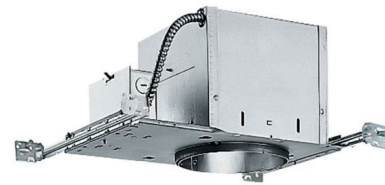

Specifications

REFLECTOR/BAFFLE COLOR	N/A
BODY FINISH	Aluminum
WATTAGE	65W
DIMMER	Dimmable
DIMENSIONS	17.4"L x 9.6"W x 7.5"H
BULB NOT INCLUDED	1 x BR30/Medium (E26)/65W/120V Incandescent
OTHER BULB OPTIONS	1 x A19/Medium (E26)/120V LED
	1 x PAR20/Medium (E26)/120V Halogen
	1 x PAR20/Medium (E26)/120V LED
	11 x R20/Medium (E26)/120V Incandescent
	1 x R20/Medium (E26)/120V LED
	1 x A21/Medium (E26)/120V Incandescent
	1 x A21/Medium (E26)/120V LED
	1 x BR30/Medium (E26)/120V Halogen
	1 x BR30/Medium (E26)/120V Incandescent
	1 x BR30/Medium (E26)/120V LED
	1 x BR40/Medium (E26)/120V Incandescent
	1 x BR40/Medium (E26)/120V LED
	1 x PAR16/Medium (E26)/120V Halogen
	1 x PAR16/Medium (E26)/120V LED
	1 x PAR30L/Medium (E26)/120V Halogen
	1 x PAR30L/Medium (E26)/120V LED

Technical Information

PRODUCT DIMENSIONS	Cutout: 6.88 inch
HOUSING HEIGHT	8"
HOUSING TYPE	New construction IC
CEILING TYPE	Drywall with Trim

Shown in aluminum