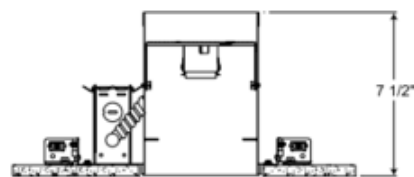

**BRAND**

Juno Lighting

**DESCRIPTION**

IC20 5 Inch IC New Construction Housing is an energy efficient aluminum housing. IC designation allows for housing to be completely covered with insulation. Accommodates ceiling thickness up to 1 inch. When used with Air-Loc gasket (ALG5), stops infiltration and exfiltration of air, reducing heating and cooling costs. Trims shown with Air-Loc symbol do not require a gasket. One 120 volt, A19, PAR30, PAR20, R20 or A15 medium base incandescent/halogen or LED equivalent lamp is required, but not included. Lamp type and wattage dependent on housing/trim combination. Halogen/incandescent dimmable with a standard incandescent dimmer. Consult lamp manufacturer for dimmer compatibility when using an LED equivalent. UL listed for through-branch wiring and damp locations. Trims 210N, 211 and 212N are wet location approved for covered ceiling applications. Trims 215 and 216 are wet location approved for covered ceiling applications when used with outdoor rated lamps. 11.9 inch length x 6.75 inch width x 7.5 inch height. A complete fixture includes a housing and trim, sold separately.

*Shown in: Aluminum*

<b>TRIM COLOR</b>	N/A
<b>BODY FINISH</b>	Aluminum
<b>WATTAGE</b>	N/A
<b>DIMMER</b>	Dimmable
<b>DIMENSIONS</b>	11.9"L x 6.75"W x 7.5"H
<b>LAMP</b>	1 x A19/Medium (E26)/120V Incandescent 1 x A19/Medium (E26)/120V LED 1 x BR30/Medium (E26)/120V Halogen 1 x BR30/Medium (E26)/120V Incandescent 1 x BR30/Medium (E26)/120V LED 1 x PAR30L/Medium (E26)/120V Halogen

*Technical Information*

<b>CEILING TYPE</b>	Drywall with Trim
<b>HOUSING TYPE</b>	New construction IC
<b>HOUSING HEIGHT</b>	8"
<b>PRODUCT DIMENSIONS</b>	Cutout: 5.63 inch

**ITEM NUMBER** JUN25875

**5 5/8" CEILING CUTOUT**