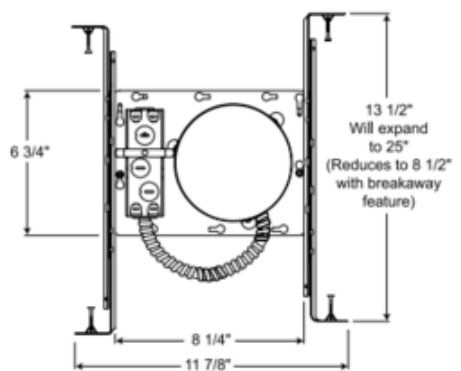

**BRAND**

Juno Lighting

**DESCRIPTION**

IC20 5 Inch IC New Construction Housing is an energy efficient aluminum housing. IC designation allows for housing to be completely covered with insulation. Accommodates ceiling thickness up to 1 inch. When used with Air-Loc gasket (ALG5), stops infiltration and exfiltration of air, reducing heating and cooling costs. Trims shown with Air-Loc symbol do not require a gasket. One 120 volt, A19, PAR30, PAR20, R20 or A15 medium base incandescent/halogen or LED equivalent lamp is required, but not included. Lamp type and wattage dependent on housing/trim combination. Halogen/incandescent dimmable with a standard incandescent dimmer. Consult lamp manufacturer for dimmer compatibility when using an LED equivalent. UL listed for through-branch wiring and damp locations. Trims 210N, 211 and 212N are wet location approved for covered ceiling applications. Trims 215 and 216 are wet location approved for covered ceiling applications when used with outdoor rated lamps. 11.9 inch length x 6.75 inch width x 7.5 inch height. A complete fixture includes a housing and trim, sold separately.

*Shown in: Aluminum*

<b>TRIM COLOR</b>	N/A
<b>BODY FINISH</b>	Aluminum
<b>WATTAGE</b>	N/A
<b>DIMMER</b>	Dimmable
<b>DIMENSIONS</b>	11.9"L x 6.75"W x 7.5"H
<b>LAMP</b>	1 x A19/Medium (E26)/120V Incandescent 1 x A19/Medium (E26)/120V LED 1 x BR30/Medium (E26)/120V Halogen 1 x BR30/Medium (E26)/120V Incandescent 1 x BR30/Medium (E26)/120V LED 1 x PAR30L/Medium (E26)/120V Halogen

*Technical Information*

<b>CEILING TYPE</b>	Drywall with Trim
<b>HOUSING TYPE</b>	New construction IC
<b>HOUSING HEIGHT</b>	8"
<b>PRODUCT DIMENSIONS</b>	Cutout: 5.63 inch

**ITEM NUMBER** JUN25875

**5 5/8" CEILING CUTOUT**