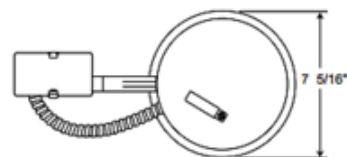

6 3/4" CEILING CUTOUT

COMPANY	PROJECT	FIXTURE TYPE	APPROVED BY	DATE