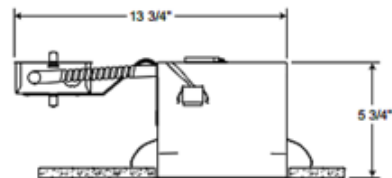

6 3/4" CEILING CUTOUT

COMPANY	PROJECT	FIXTURE TYPE	APPROVED BY	DATE