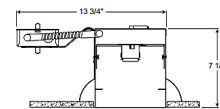

6 3/4" CEILING CUTOUT