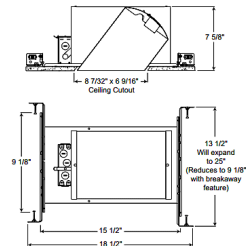

### Description

IC928 6 Inch Super Slope Ceiling IC New Construction Housing for use in slope ceiling applications with a 7/12 to 12/12 pitch (30 to 45 degrees). Designed for use in insulated areas which allows housing to be completely covered with insulation. Adjustable to position lamp perpendicular to floor. One 120 volt, PAR38, PAR30, BR30, or PAR16 medium base halogen/incandescent or LED equivalent lamp is required, but not included. Halogen and incandescent lamps dimmable using a standard incandescent dimmer. Consult lamp manufacturer for dimmer compatibility when using an LED equivalent lamp. Lamp type/wattage dependent upon housing/trim combination (see attached Juno manufacturer specification). UL listed for through-branch wiring, damp locations and IP. Wet location approved for covered ceiling applications with trim 603. Air-Loc gasket (ALG928), sold separately, stops infiltration and exfiltration of air, reducing heating and cooling. 18.5 inch length x 9.1 inch width x 7.6 inch height. A complete fixture includes a housing and trim, sold separately.

### Specifications

REFLECTOR/BAFFLE COLOR	N/A
BODY FINISH	Aluminum
WATTAGE	75W
DIMMER	Dimmable
DIMENSIONS	18.5"L x 9.1"W x 7.625"H
BULB NOT INCLUDED	1 x PAR30/Medium (E26)/75W/120V Halogen
OTHER BULB OPTIONS	1 x BR30/Medium (E26)/120V Halogen 1 x BR30/Medium (E26)/120V Incandescent 1 x BR30/Medium (E26)/120V LED 1 x PAR16/Medium (E26)/120V Halogen 1 x PAR16/Medium (E26)/120V LED 1 x PAR30S/Medium (E26)/120V Halogen 1 x PAR30S/Medium (E26)/120V LED 1 x PAR38/Medium (E26)/120V LED

### Technical Information

PRODUCT DIMENSIONS	Cutout: 8.22 x 6.56 in
HOUSING HEIGHT	8"
HOUSING TYPE	New Construction Slope IC
CEILING TYPE	Sloped

Shown in aluminum

CLICK TO VIEW PRODUCT

Notes: