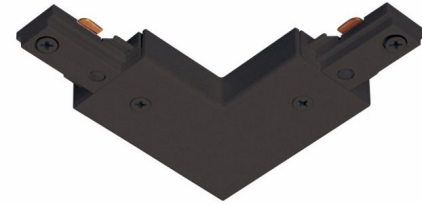

## Trac-Lites Adjustable Connector By Juno Lighting

### Description

Trac-Lites adjustable connector joins two track sections to make a 90 degree angle or straight run. For junction box feed a T27 outlet box cover is required. Straight and right angle covers supplied.

### Specifications

COLOR	N/A
BODY FINISH	Black
WATTAGE	N/A
DIMMER	N/A
DIMENSIONS	2.063"W
BULB	N/A

CLICK TO VIEW PRODUCT

Notes: