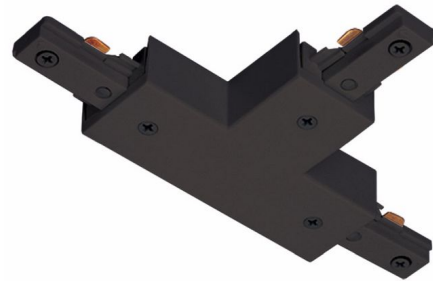

Lightology

lightology.com
866-954-4489
04-25-26

Project: _____

Company: _____

Location: _____ Fixture Type: _____

SPEC #: **JUN25923**

Approved On: _____ Approved By: _____

Trac-Lites T Connector

By Juno Lighting

Description

R25 Trac-Lites T connector joins three trac sections. For junction box feed a T27 outlet box cover is required. Finish available in White, Black, Silver or Bronze. UL listed.

Shown in black

Specifications

COLOR	N/A
BODY FINISH	Black
WATTAGE	N/A
DIMMER	N/A
DIMENSIONS	4.1"W
BULB	N/A

CLICK TO VIEW PRODUCT

Notes: