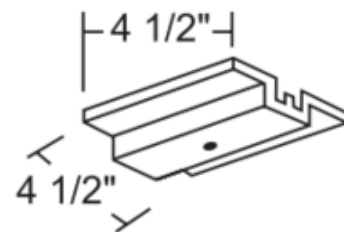

**BRAND**

Juno Lighting

**DESCRIPTION**

Trac-Lites floating electrical feed permits mounting at any point along track at outlet box. Includes: floating connector, junction box cover and extra track dead end.

*Shown in: Black*

SHADE COLOR	N/A
BODY FINISH	Black
WATTAGE	N/A
DIMMER	N/A
DIMENSIONS	4.5"W x 4.5"D
LAMP	N/A

SPEC # JUN25925

COMPANY	PROJECT	FIXTURE TYPE	APPROVED BY	DATE