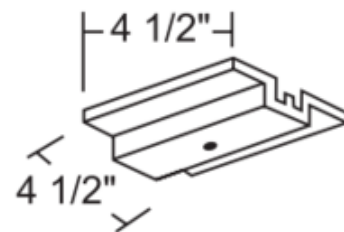

BRAND

Juno Lighting

DESCRIPTION

Trac-Lites floating electrical feed permits mounting at any point along track at outlet box. Includes: floating connector, junction box cover and extra track dead end.

Shown in: Black

SHADE COLOR	N/A
BODY FINISH	Black
WATTAGE	N/A
DIMMER	N/A
DIMENSIONS	4.5"W x 4.5"D
LAMP	N/A

SPEC # JUN25925

COMPANY	PROJECT	FIXTURE TYPE	APPROVED BY	DATE