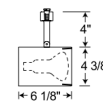

CLICK TO VIEW PRODUCT

Notes: